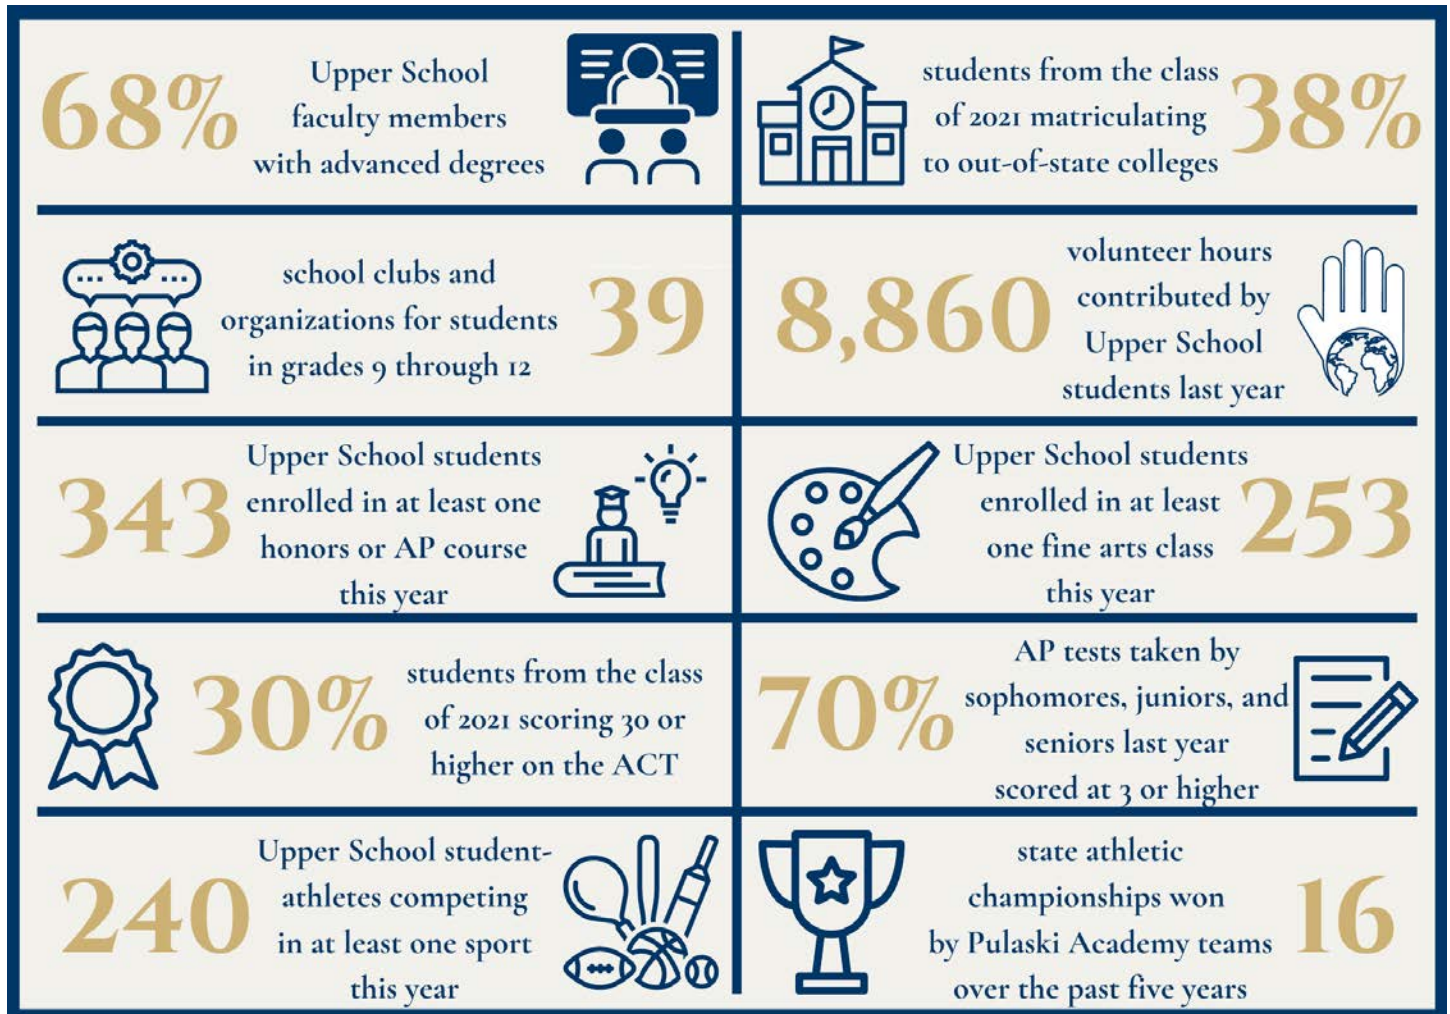

ADVANCED PLACEMENT COURSES

AP Biology	AP Macroeconomics
AP Calculus AB	AP Microeconomics
AP Calculus BC	AP Music Theory
AP Chemistry	AP Physics 1: Algebra-Based
AP Chinese Language & Culture	AP Physics 2: Algebra-Based
AP Comparative Government & Politics	AP Physics C: Mechanics
AP Computer Science A	AP Psychology
AP Computer Science Principles	AP Spanish Language & Culture
AP English Language & Composition	AP Statistics
AP English Literature & Composition	AP Studio Art
AP Environmental Science	AP United States History
AP French Language & Culture	AP World History
AP Human Geography	

HONORS COURSES

These courses are designated on the transcript in the following disciplines:

- Computer Science
- English
- Fine Arts
- Mathematics
- Science
- Social Science
- World Languages

GRADING

Pulaski Academy uses a 4.00 point weighted grading scale. Students performing in the A and B range will receive an additional quality point when the grade point average is computed for those courses which are designated as Honors or AP. The grading system is numerical, and the letter grade equivalents and grade points are listed below:

		REGULAR	AP/HONORS
98-100	A+	4.0	5.0
93-97	A	4.0	5.0
90-92	A-	3.7	4.7
87-89	B+	3.5	4.5
83-86	B	3.3	4.3
80-82	B-	3.0	4.0
77-79	C+	2.5	2.5
73-76	C	2.3	2.3
70-72	C-	2.0	2.0
67-69	D+	1.5	1.5
63-66	D	1.3	1.3
60-62	D-	1.0	1.0
Below 60	F	0	0